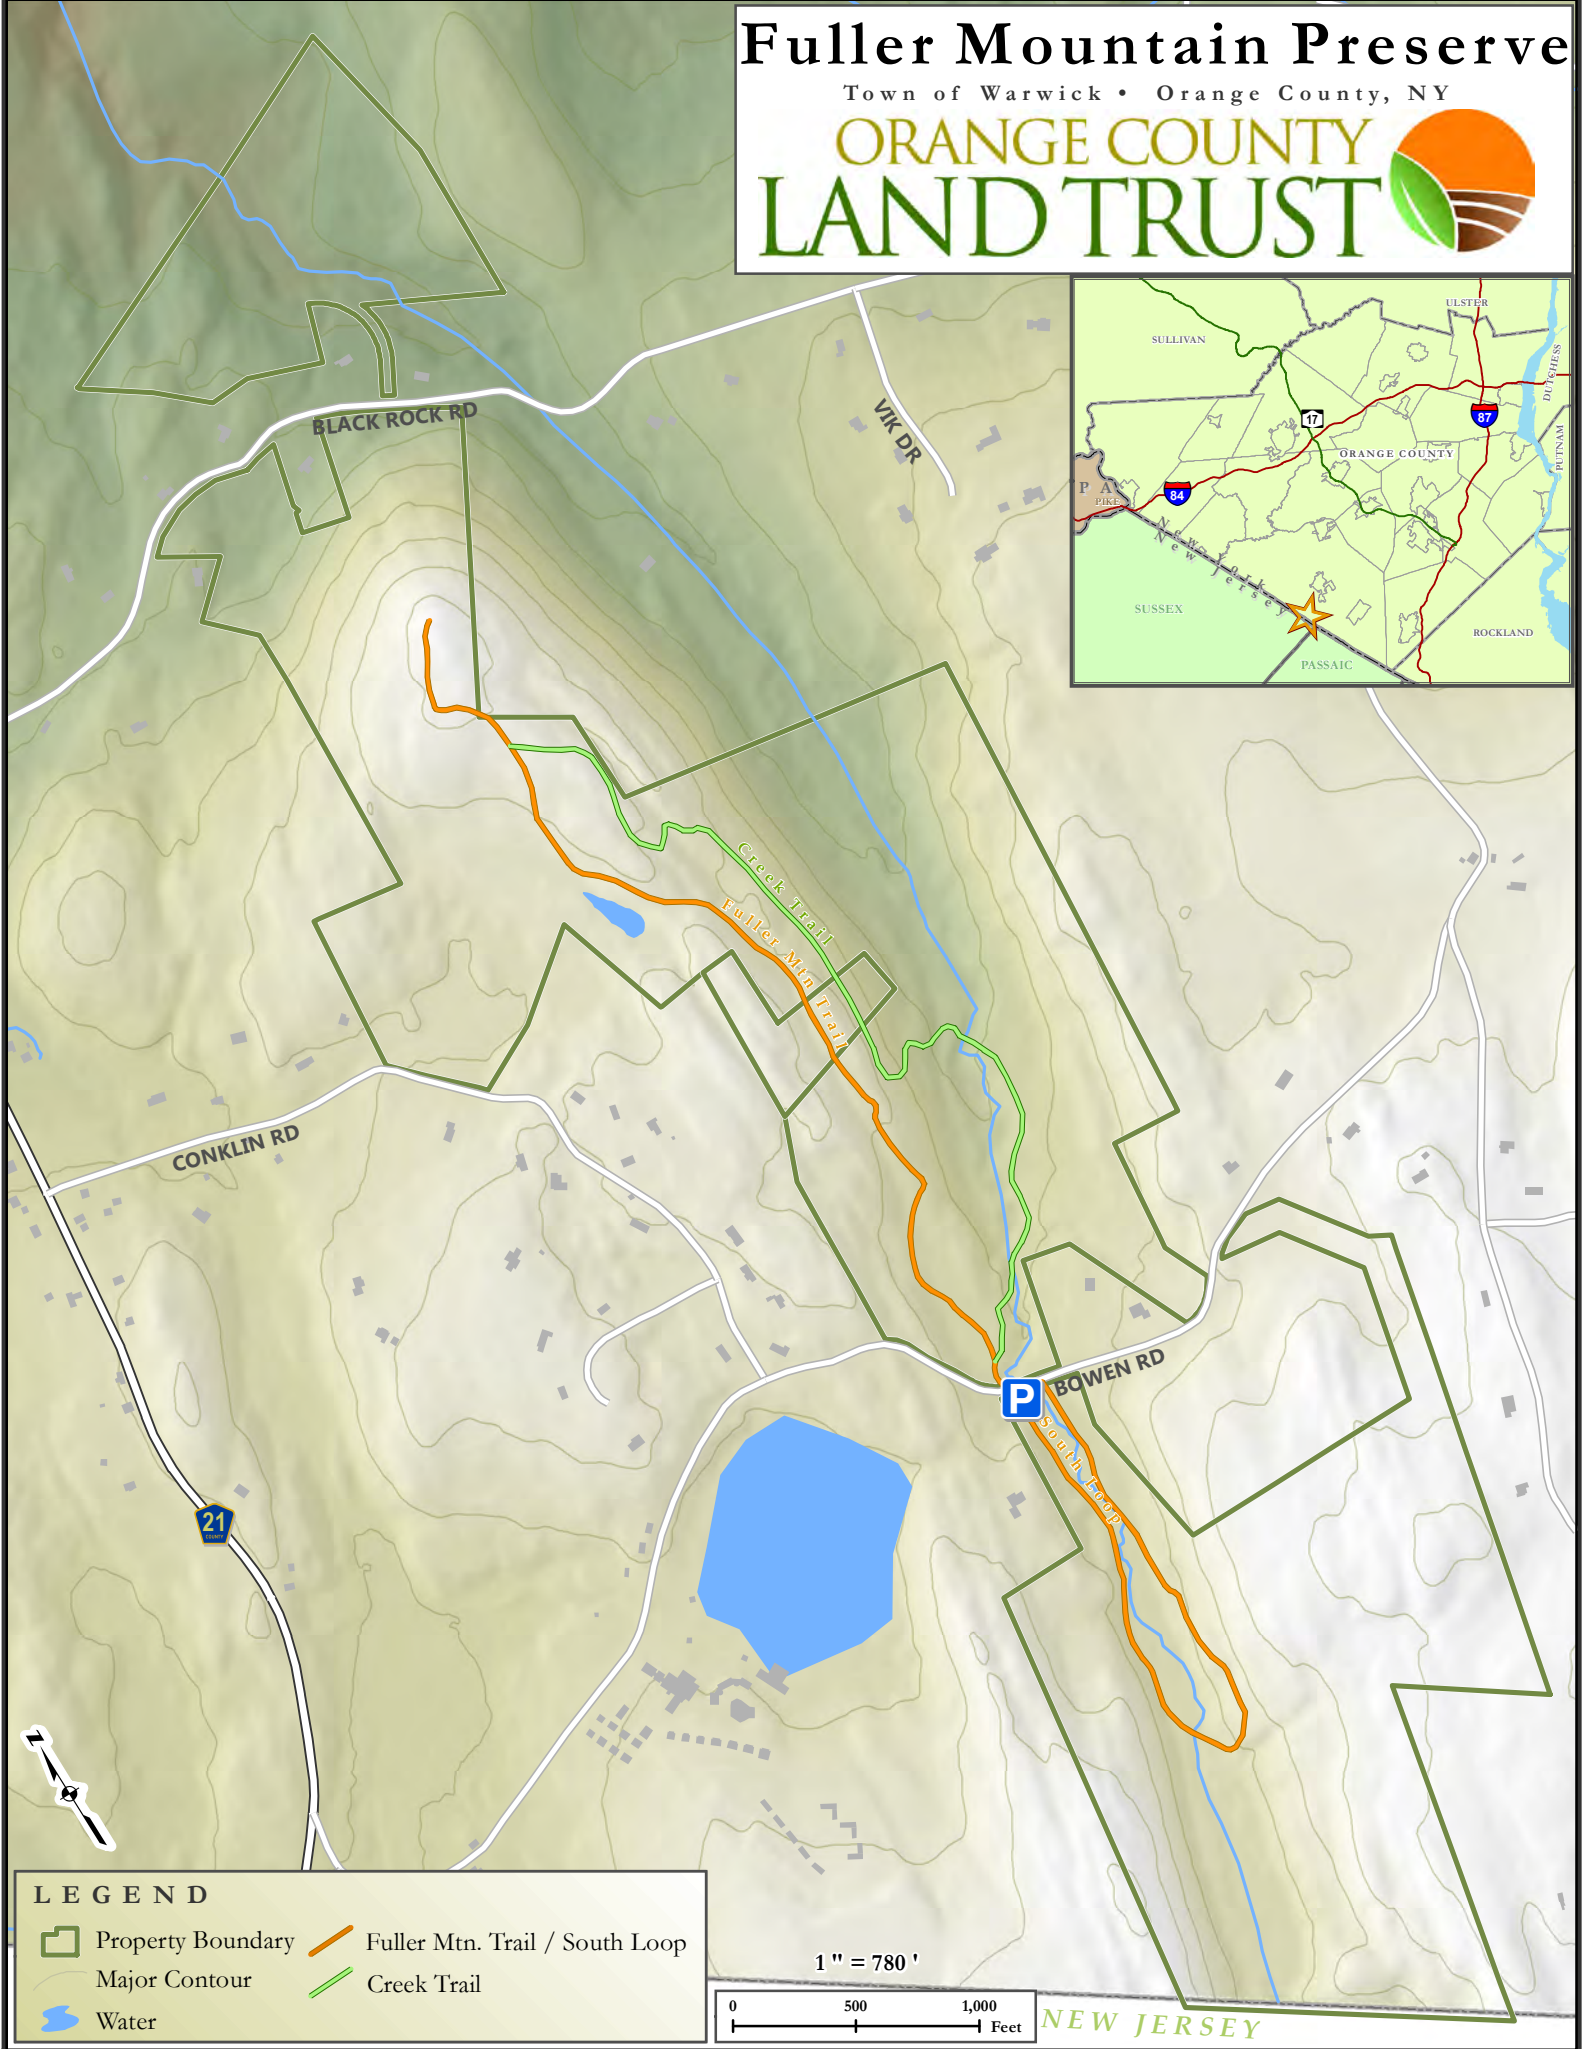

# Fuller Mountain Preserve

Town of Warwick • Orange County, NY

## ORANGE COUNTY LAND TRUST

### LEGEND

- Property Boundary
- Fuller Mtn. Trail / South Loop
- Creek Trail
- Major Contour
- Water

1" = 780'

NEW JERSEY